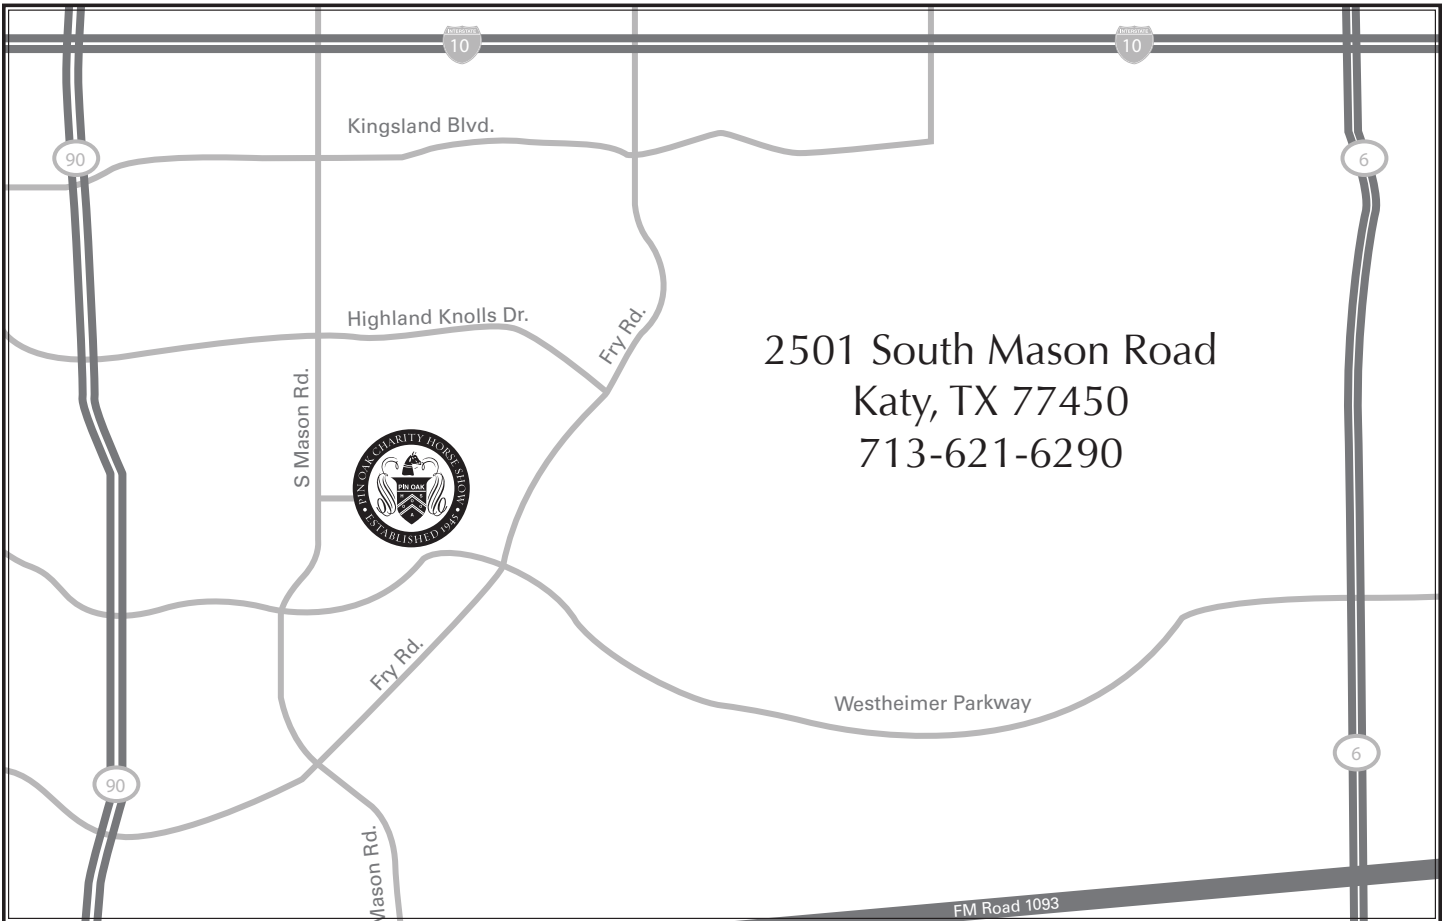

AREA MAPS

GREAT SOUTHWEST EQUESTRIAN CENTER

Directions from Interstate 10; west on I-10 to S. Mason Road, left on Mason Road ; after hours ph # if you get lost 713-405-0108. Laura Manning

Public parking road is a dirt road right here, go to deadend and park on south side.